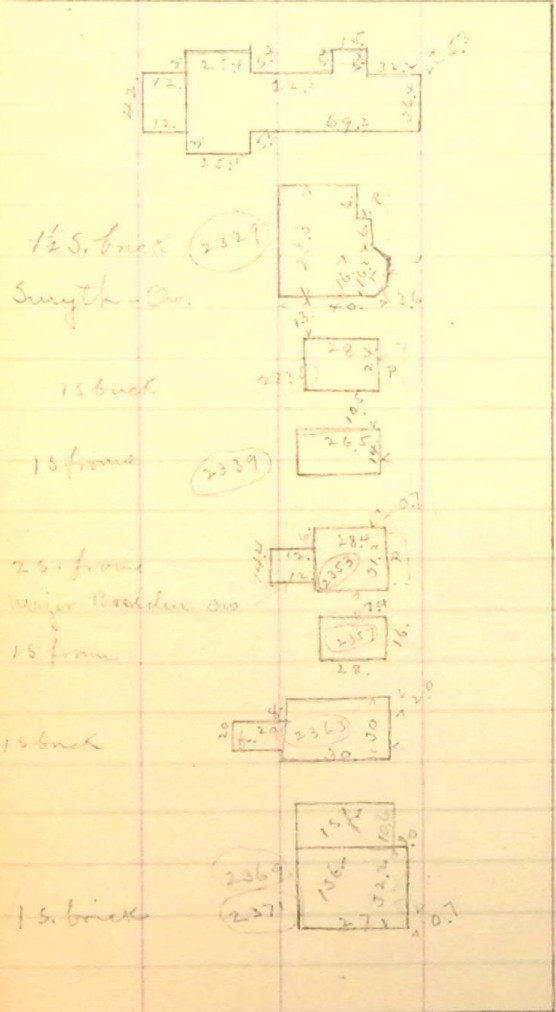

Location of Buildings  
on Monroe Ave -  
Box 24E + 23E

23rd Street

Sept '92

24th Street

62.	120492	120492	783
76.2	120420	110420	80
76.2			
76.2			
68.0	112460	117+80	79.2
69.0			
69.6	117+80		68.0
67.2	117.		68.0